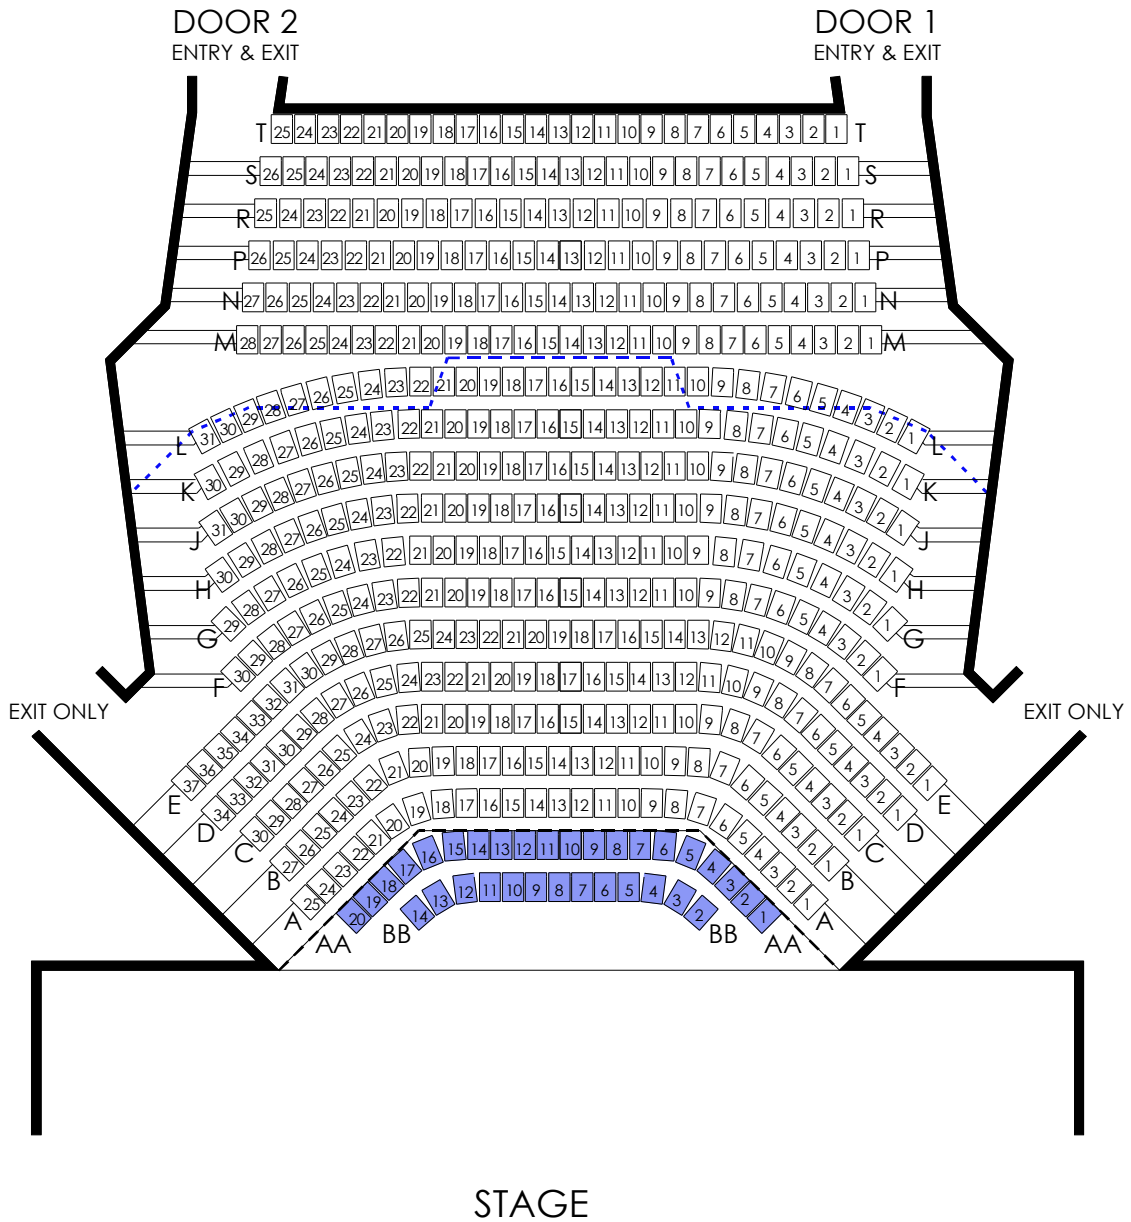

# SEATING PLAN PLAYHOUSE - STALLS

--- Line of Circle Over

**TOTAL STANDARD SEATING = 491**  
**TOTAL (INC. ORCHESTRA PIT) SEATING = 524**

- Optional Seats
- Wheelchair
- Companion or Seat for person with disabilities

# SEATING PLAN PLAYHOUSE - CIRCLE

Theatres Building, 100 St Kilda Road, Melbourne, VIC 3000

**TOTAL STANDARD SEATING = 353**

**TOTAL (INC. WHEELCHAIR POSITIONS) SEATING = 358**

- Optional Seats
- Wheelchair and/or Seat for Companion or person with disabilities
- Companion or Seat for person with disabilities