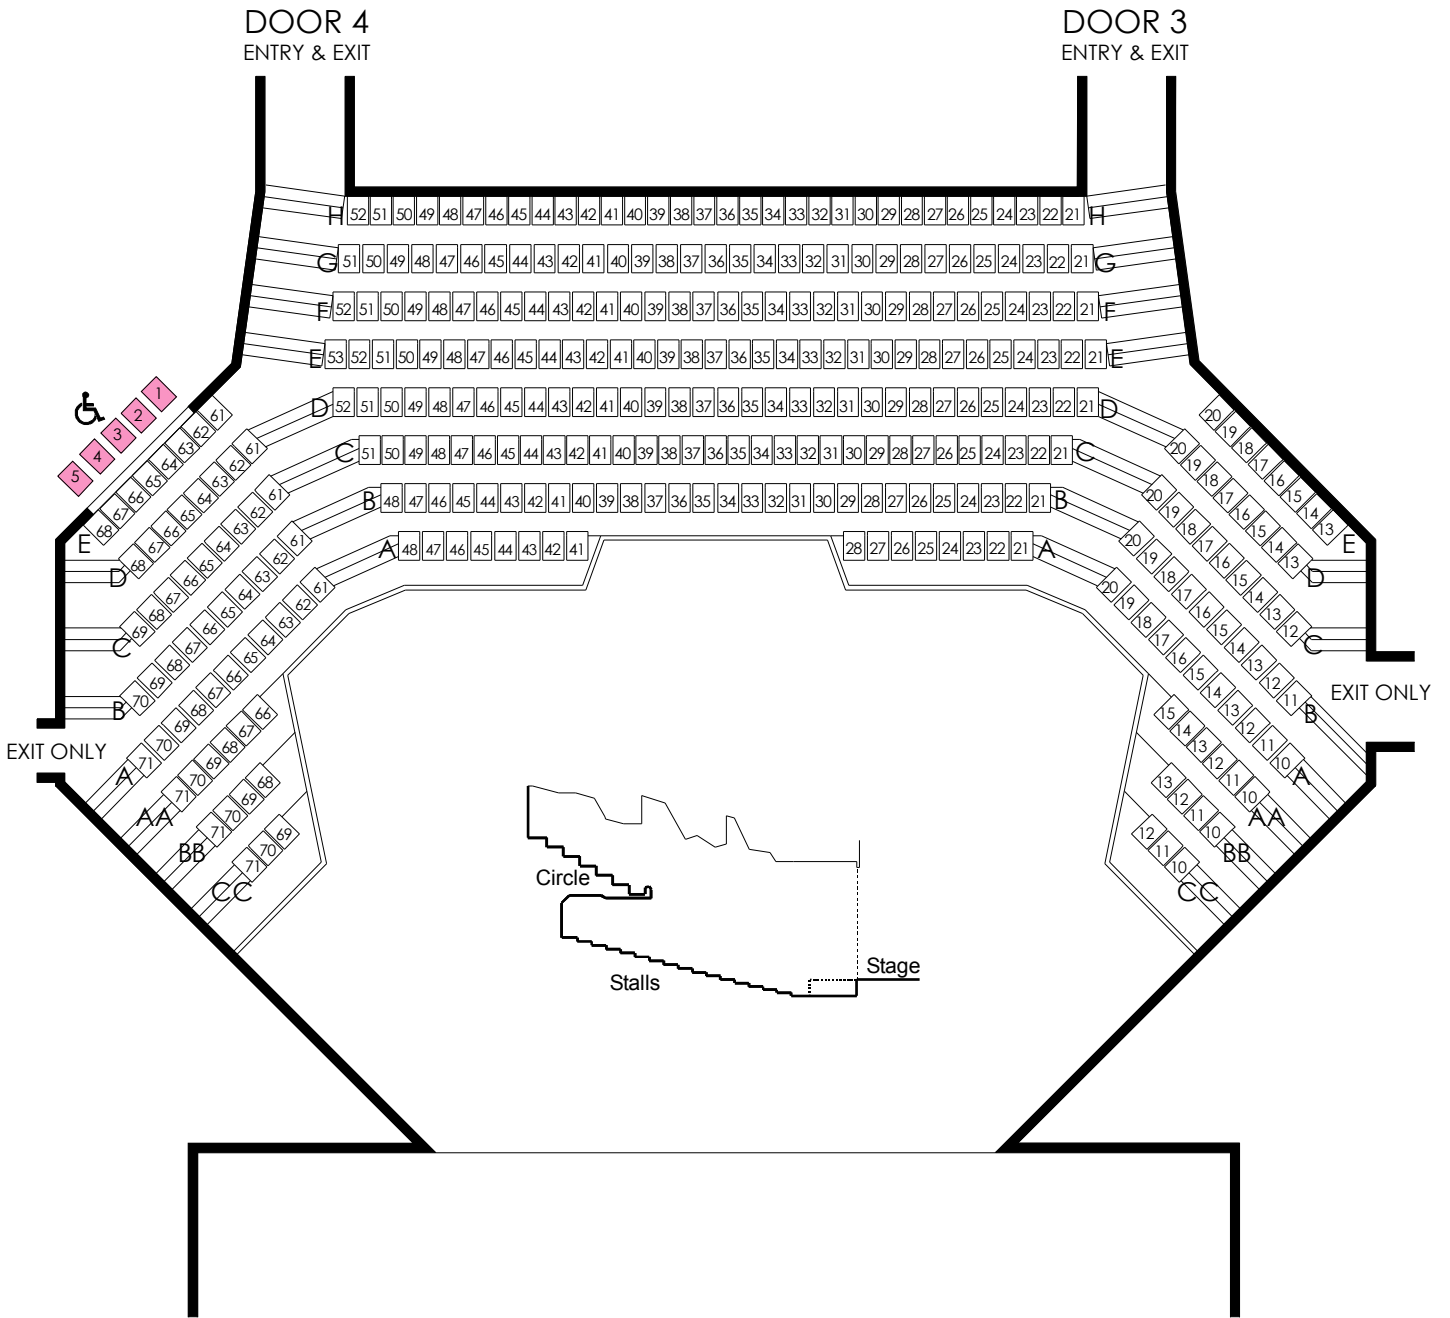

# SEATING PLAN PLAYHOUSE - STALLS

--- Line of Circle Over

**TOTAL STANDARD SEATING = 491**  
**TOTAL (INC. ORCHESTRA PIT) SEATING = 524**

- Optional Seats
- Wheelchair
- Companion or Seat for person with disabilities

# SEATING PLAN PLAYHOUSE - CIRCLE

Theatres Building, 100 St Kilda Road, Melbourne, VIC 3000

**TOTAL STANDARD SEATING = 353**

**TOTAL (INC. WHEELCHAIR POSITIONS) SEATING = 358**

- Optional Seats
- Wheelchair and/or Seat for Companion or person with disabilities
- Companion or Seat for person with disabilities