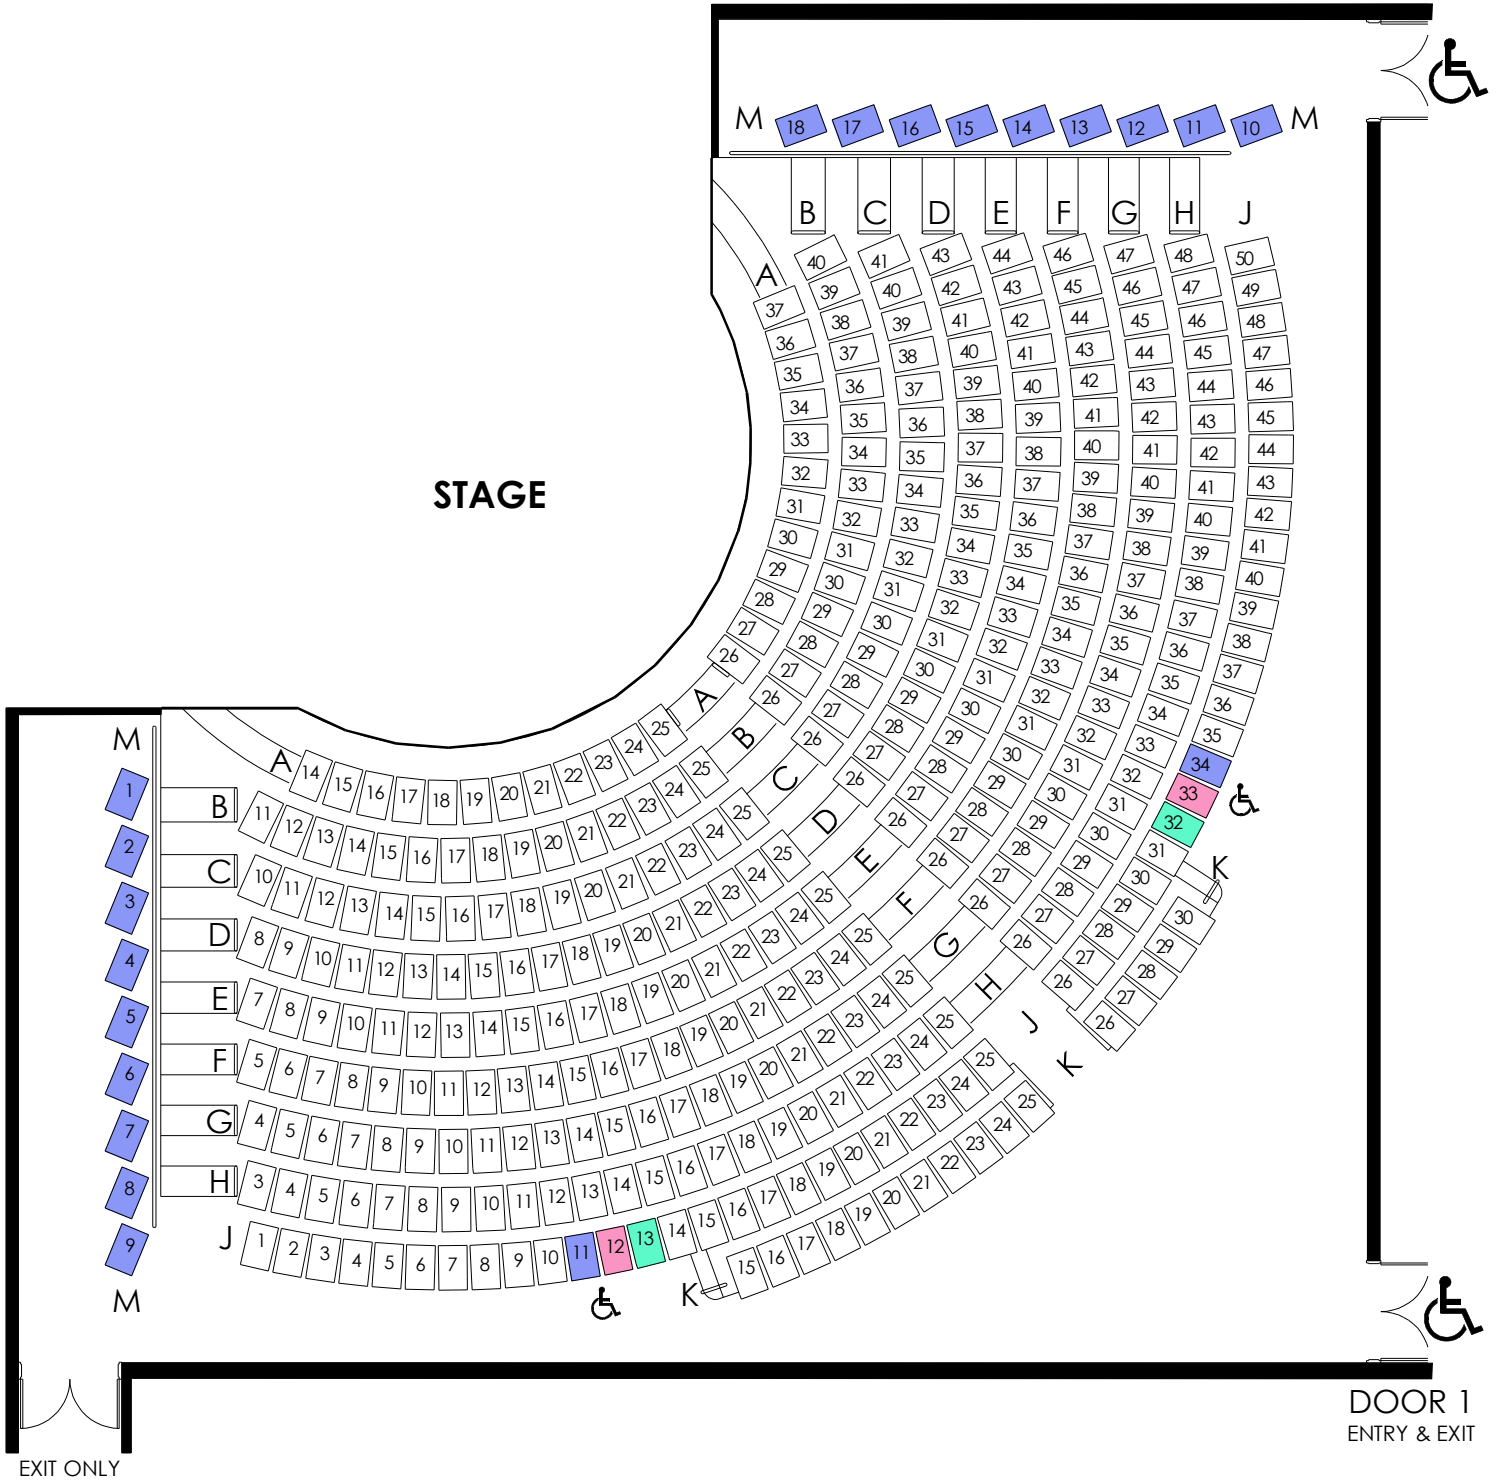

SEATING PLAN FAIRFAX STUDIO

Theatres Building, 100 St Kilda Road, Melbourne, VIC 3000

DOOR 2
ENTRY & EXIT

TOTAL SEATING = 376

- Optional Seats
- Wheelchair
- Companion Seat